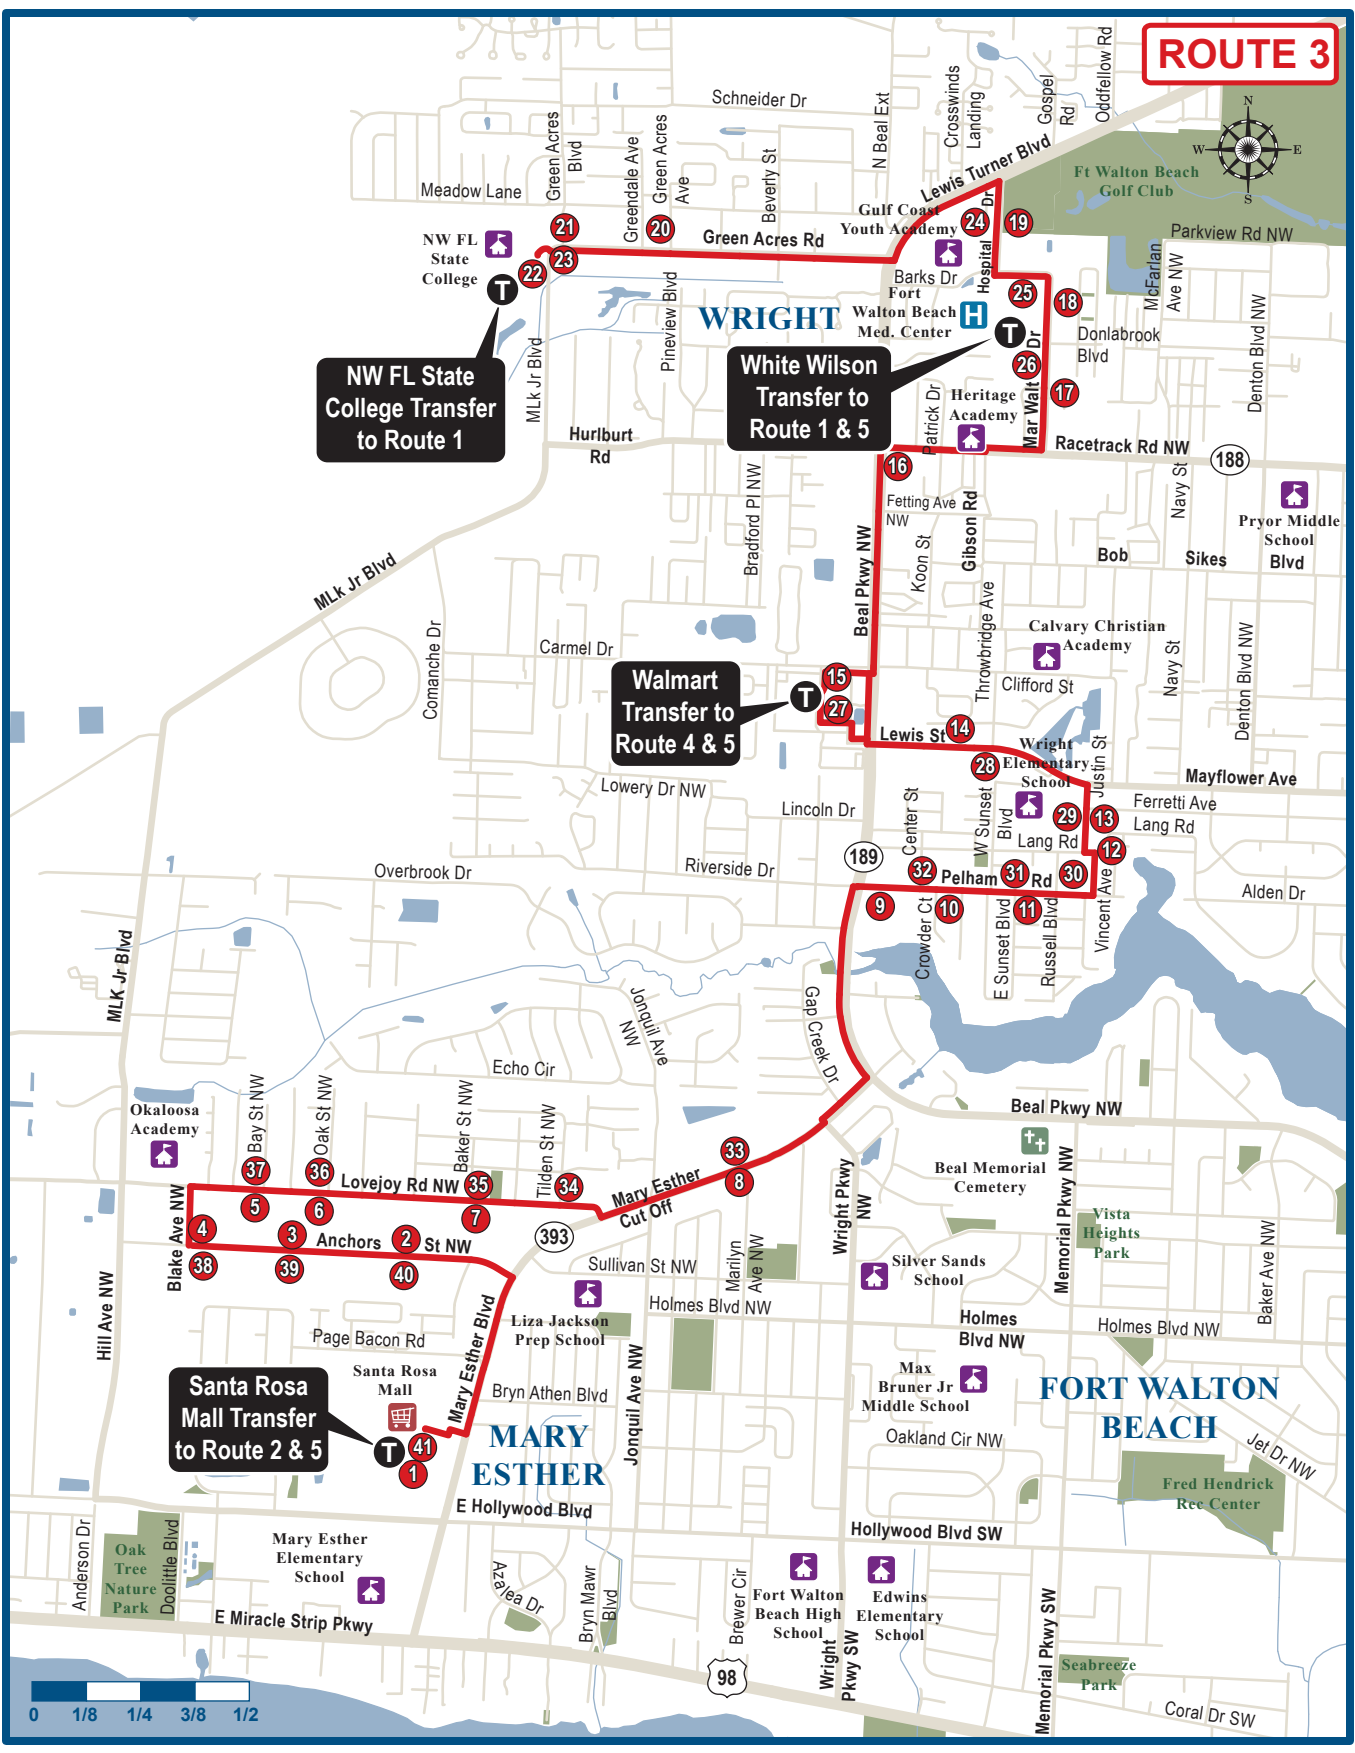

ROUTE 3

NW FL State College Transfer to Route 1

White Wilson Transfer to Route 1 & 5

Walmart Transfer to Route 4 & 5

Santa Rosa Mall Transfer to Route 2 & 5