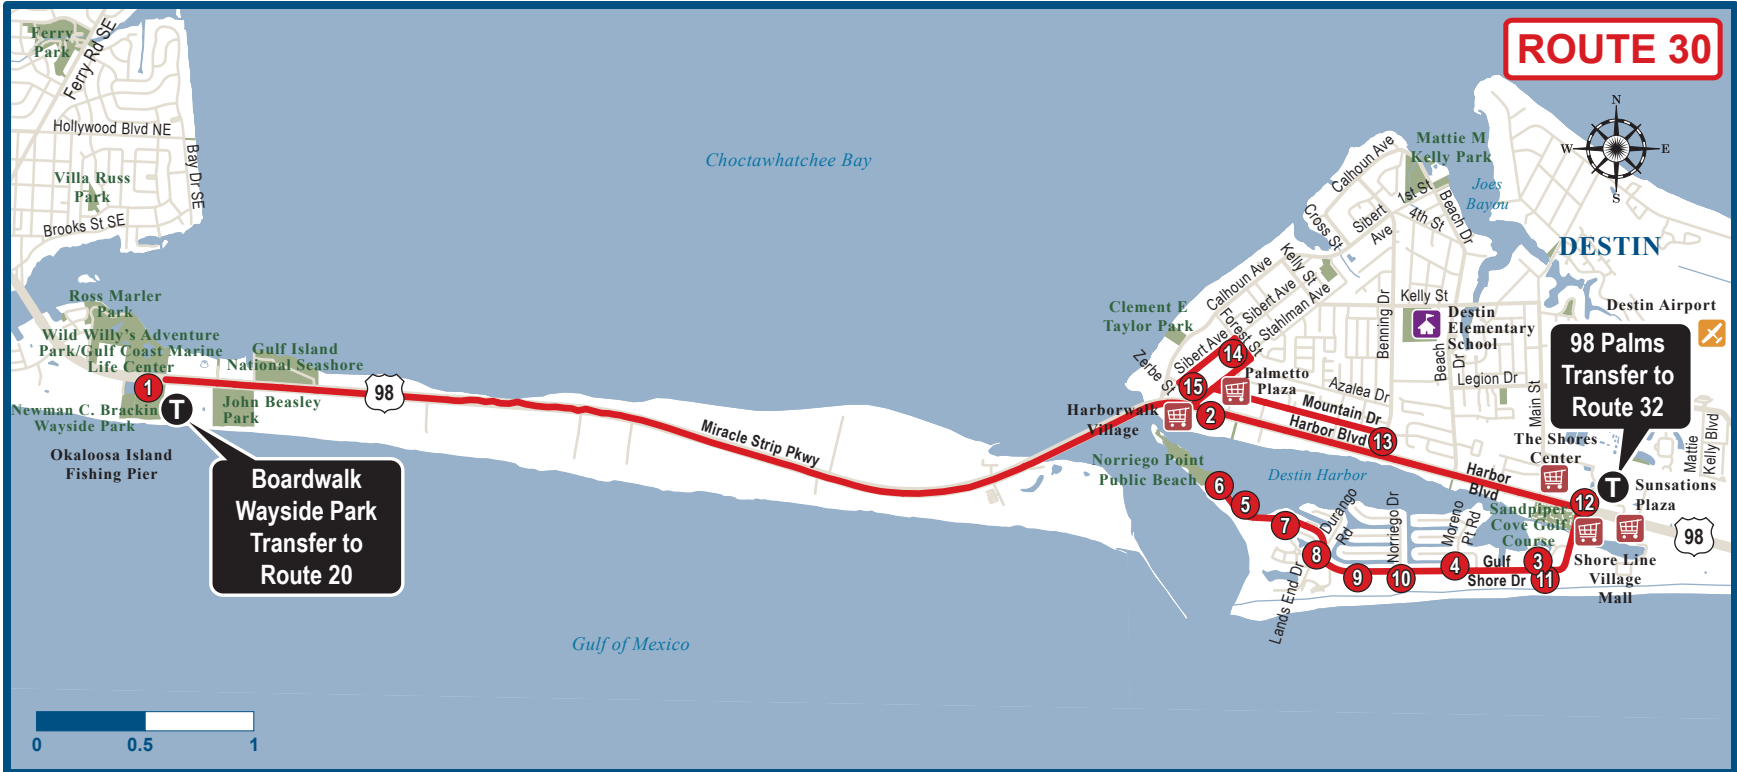

# ROUTE 30

**Boardwalk  
Wayside Park  
Transfer to  
Route 20**

**98 Palms  
Transfer to  
Route 32**