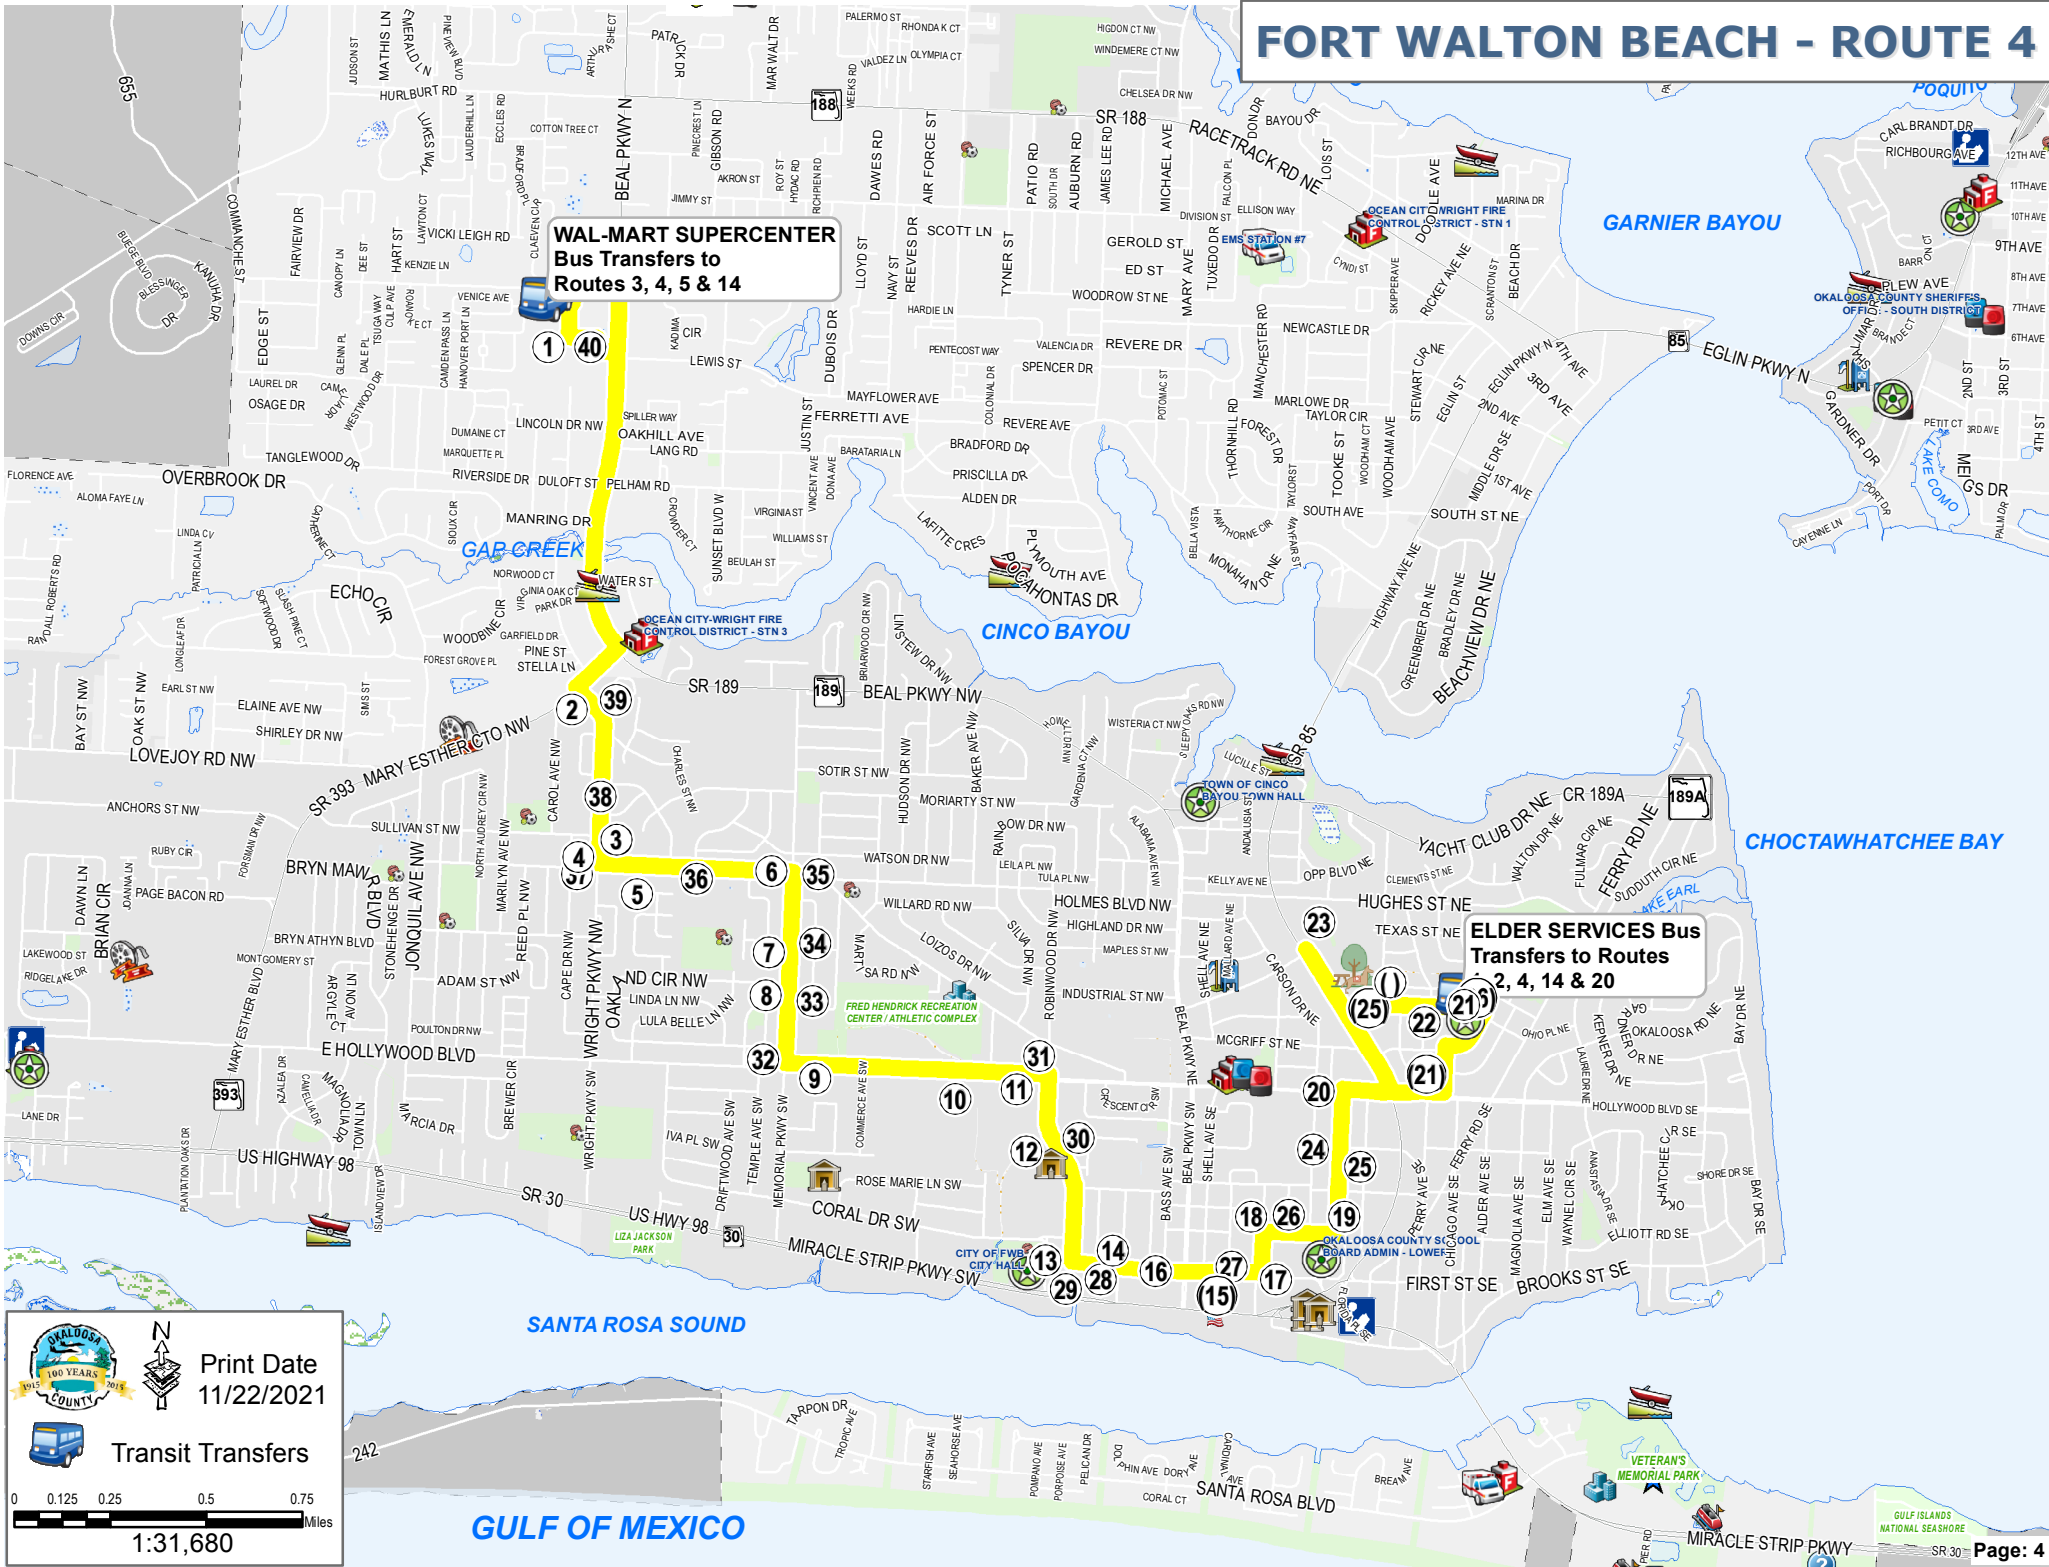

FORT WALTON BEACH - ROUTE 4

**WAL-MART SUPERCENTER
Bus Transfers to
Routes 3, 4, 5 & 14**

**ELDER SERVICES Bus
Transfers to Routes
2, 4, 14 & 20**

Print Date
11/22/2021

Transit Transfers

0 0.125 0.25 0.5 0.75
Miles